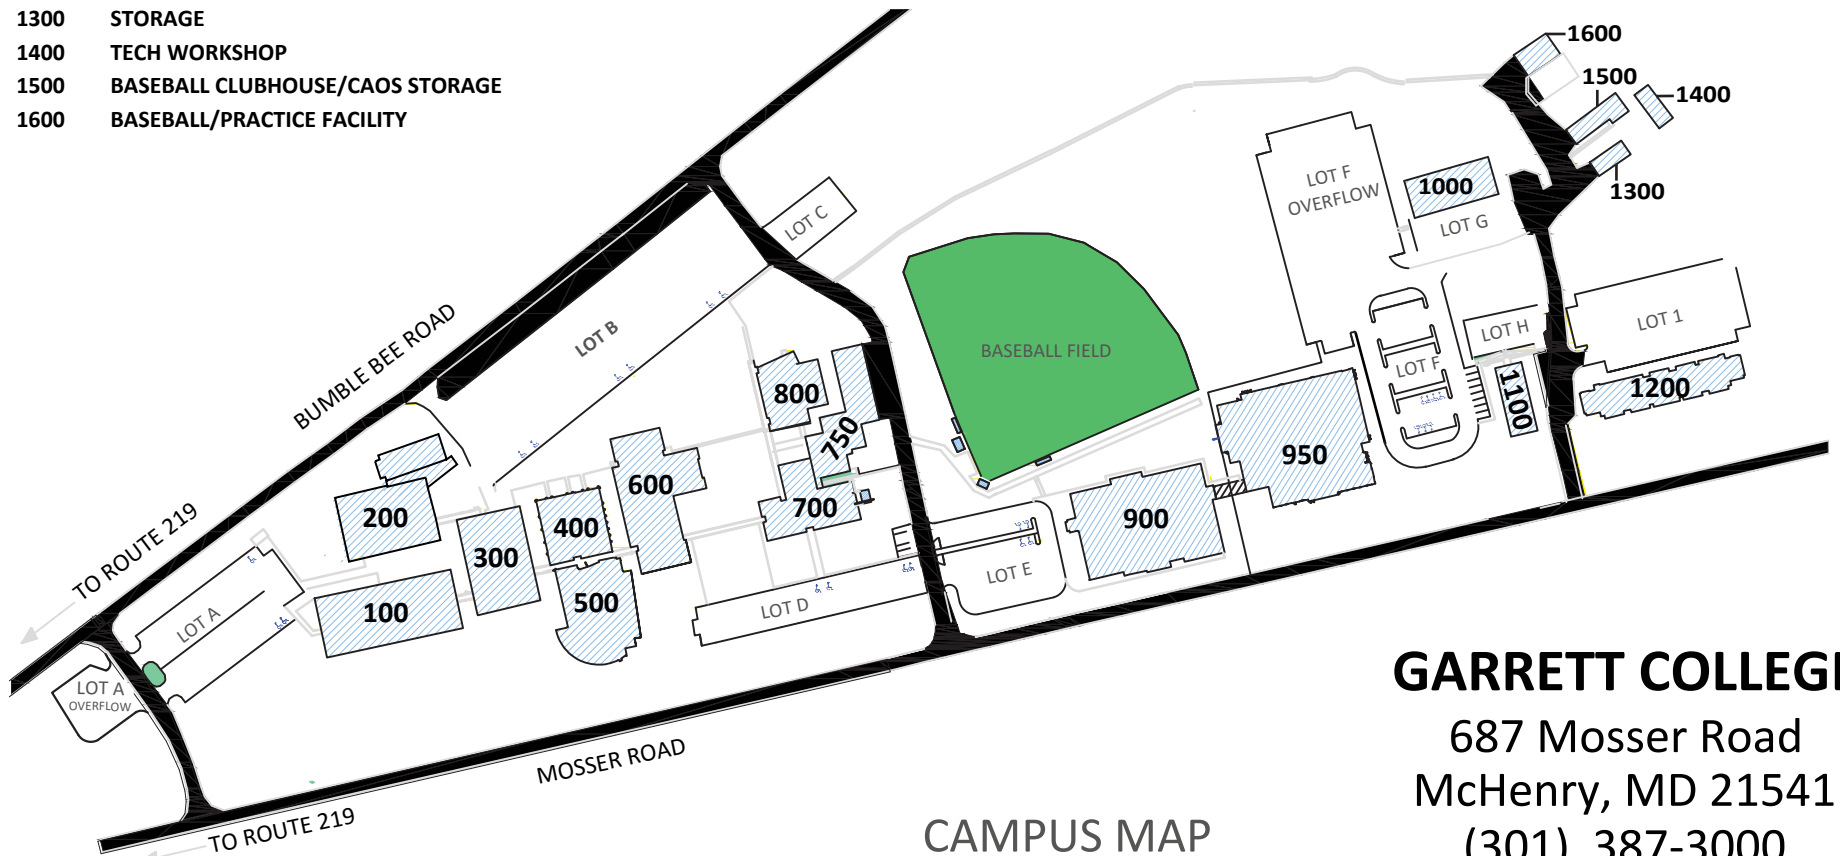

GARRETT COLLEGE BUILDING AND PARKING LOT - LEGEND

- 100 GARRETT INFORMATION ENTERPRISE CENTER (GIEC) and CEWD
- 200 OFFUTT STEM BUILDING
- 300 INFORMATION TECHNOLOGY
- 400 STUDENT CENTER
- 500 LEARNING COMMONS/LIBRARY
- 600 SHAW LEARNING CENTER
- 700 FINE ARTS/BUSINESS ADMINISTRATION
- 750 MAINTENANCE
- 800 PERFORMING ARTS CENTER (PAC)
- 900 CARC-AQUATICS & FITNESS
- 950 CARC-GYMNASIUM
- 1000 CENTER FOR ADVENTURE & OUTDOOR STUDIES (CAOS)
- 1100 GARRETT HALL
- 1200 LAKER HALL
- 1300 STORAGE
- 1400 TECH WORKSHOP
- 1500 BASEBALL CLUBHOUSE/CAOS STORAGE
- 1600 BASEBALL/PRACTICE FACILITY

OFF-CAMPUS LOCATIONS

- 3000-NORTHERN OUTREACH CENTER (NOC)
- 4000-SOUTHERN OUTREACH CENTER (SOC)
- 5000-CAREER TECHNOLOGY TRAINING CENTER (CTTC)

AREA MAP

CAMPUS MAP

GARRETT COLLEGE

687 Mosser Road
 McHenry, MD 21541
 (301) 387-3000